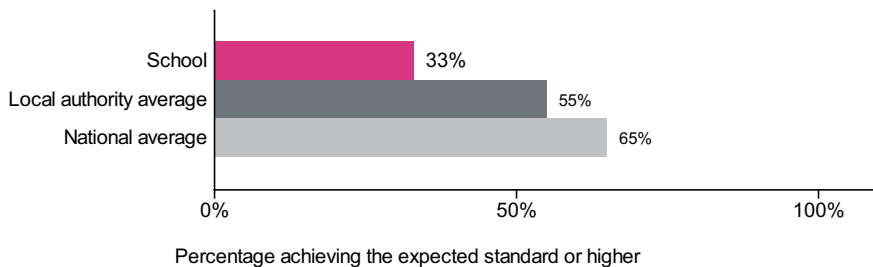

Pupils with adjusted scores = 0

Below average -2.09

Confidence interval
-3.7 to -0.5

Maths

Number of pupils = 47

Pupils with adjusted scores = 0

Below average -2.24

Confidence interval
-3.8 to -0.7

Reading, writing and maths combined

Percentage of pupils achieving the expected standard or higher

Number of pupils = 52

Percentage of pupils achieving the higher standard

Number of pupils = 52

Average scaled score in: