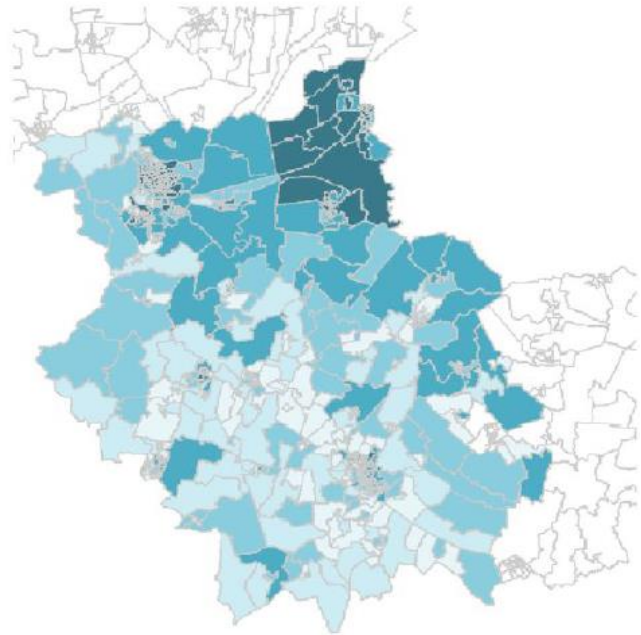

# Greater Cambridge, Greater Peterborough Housing & Well-being Visioning Workshop

Global Sustainability  
Institute

SUSTAINABILITY  EAST